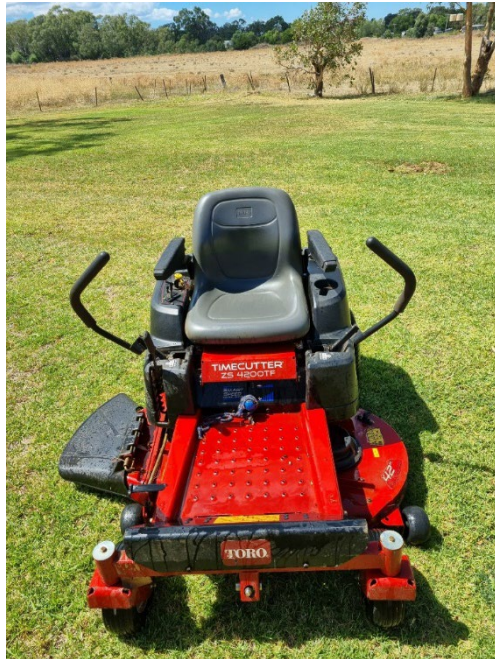

Item 1

**2014 Toro Zero Turn
Lawnmower with 42 inch deck**

- approx 490 hours
- in good working order
- mower used once per week to mow school oval etc between 2014 and 2023
- Inspections welcome by appointment only. Ring Dan Harte on 0417 677 473 to make a time.

Item 2

Playground components (sold as a bulk lot) including:

- Slippery dip (green) and hood (blue)
- 2x platforms (brown with significant wear evident)
- Monkey bars (yellow)
- Curved bars (yellow)
- Flying fox (blue)
- 2x end panels (1x yellow solid plastic, 1x yellow metal bars)

PLEASE NOTE: there are no posts, only components listed and pictured

- Purchaser buys 'as'is'

Item 3

9 lengths of used garden edging (sold as a bulk lot)

(composite plastic) 50mm x 200mm (2 inch x 8 inch) boards at various lengths as follows.