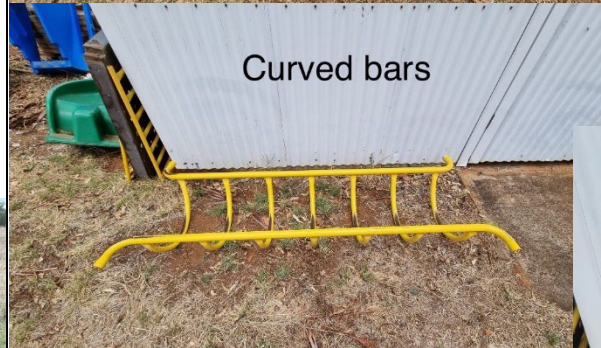

Item 1

**2014 Toro Zero Turn
Lawnmower with 42 inch deck**

- approx 490 hours
- in good working order
- mower used once per week to mow school oval etc between 2014 and 2023
- Inspections welcome by appointment only. Ring Dan Harte on 0417 677 473 to make a time.

Item 2

Playground components (sold as a bulk lot) including:

- Slippery dip (green) and hood (blue)
- 2x platforms (brown with significant wear evident)
- Monkey bars (yellow)
- Curved bars (yellow)
- Flying fox (blue)
- 2x end panels (1x yellow solid plastic, 1x yellow metal bars)

PLEASE NOTE: there are no posts, only components listed and pictured

- Purchaser buys 'as'is'

Item 3

9 lengths of used garden edging (sold as a bulk lot)

(composite plastic) 50mm x 200mm (2 inch x 8 inch) boards at various lengths as follows.